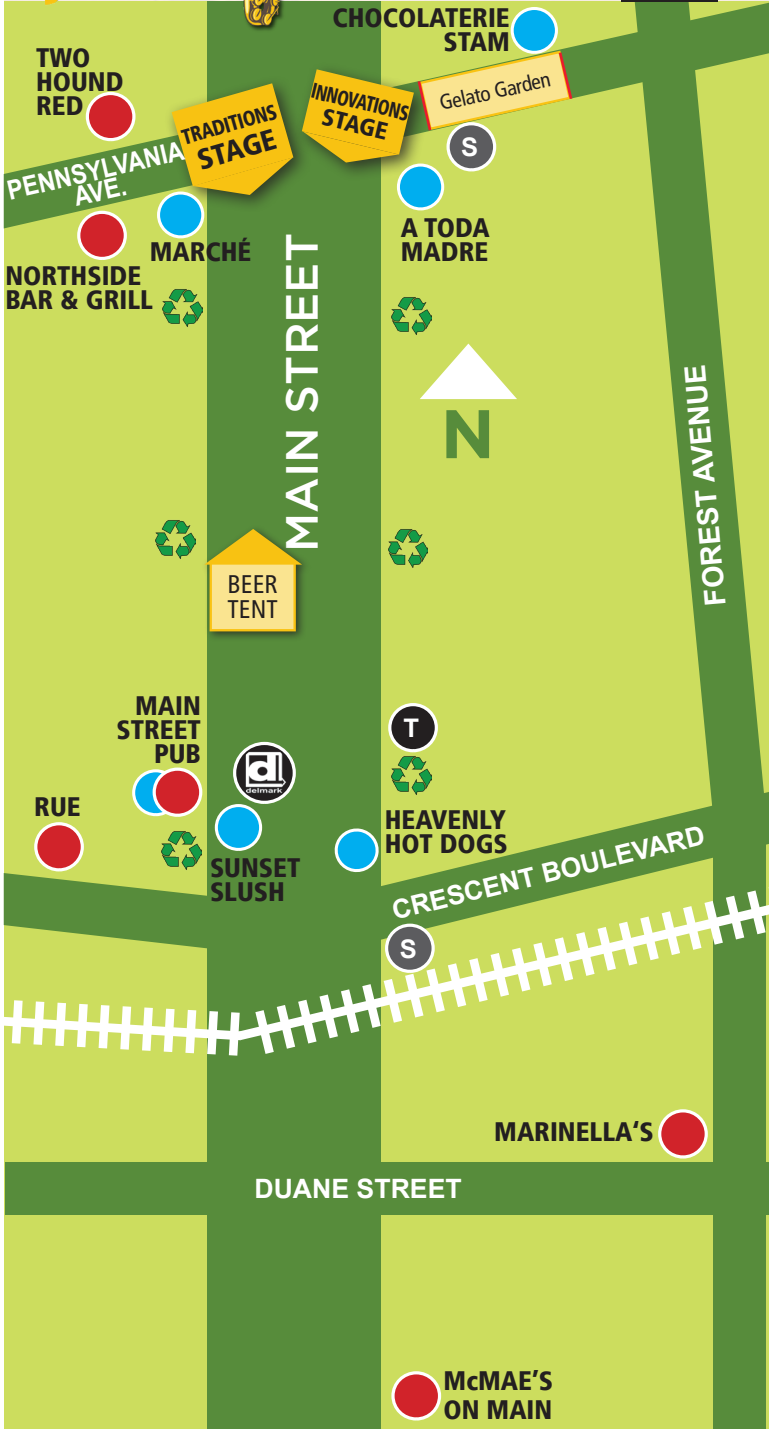

- Begins at 3:30 High Hat Second Line at Marinella's
- Begins at 5:30 Geof Bradfield Quartet at Marinella's
- Begins at 7:00 Chris Madsen at Two Hound Red
- Begins at 8:30 Soul Message Band at Northside Bar & Grill
- Begins at 9:00 Ari Brown and the Delmark Jazz All-Stars at Rue
- Begins at 9:30 Fareed Haque and the Flat Earth Ensemble at McMae's
- Begins at 10:00 Dave Specter and the Delmark Blues All-Stars at Main Street Pub

JAZZ UP GLEN ELLYN

7.13.19

Directory

AFTERNOON OR AFTER HOURS SESSION SCHEDULED

FOOD / DRINKS AVAILABLE (allowed to be taken onto Main Street)

MERCH FOR SALE

PORTABLE TOILETS

SMOKING AREA

NORTHSIDE BAR & GRILL

MARCHÉ

A TODA MADRE

MAIN STREET

BEER TENT

FOREST AVENUE

MAIN STREET PUB

RUE

HEAVENLY HOT DOGS

SUNSET SLUSH

CRESCENT BOULEVARD

MARINELLA'S

DUANE STREET

McMAE'S ON MAIN