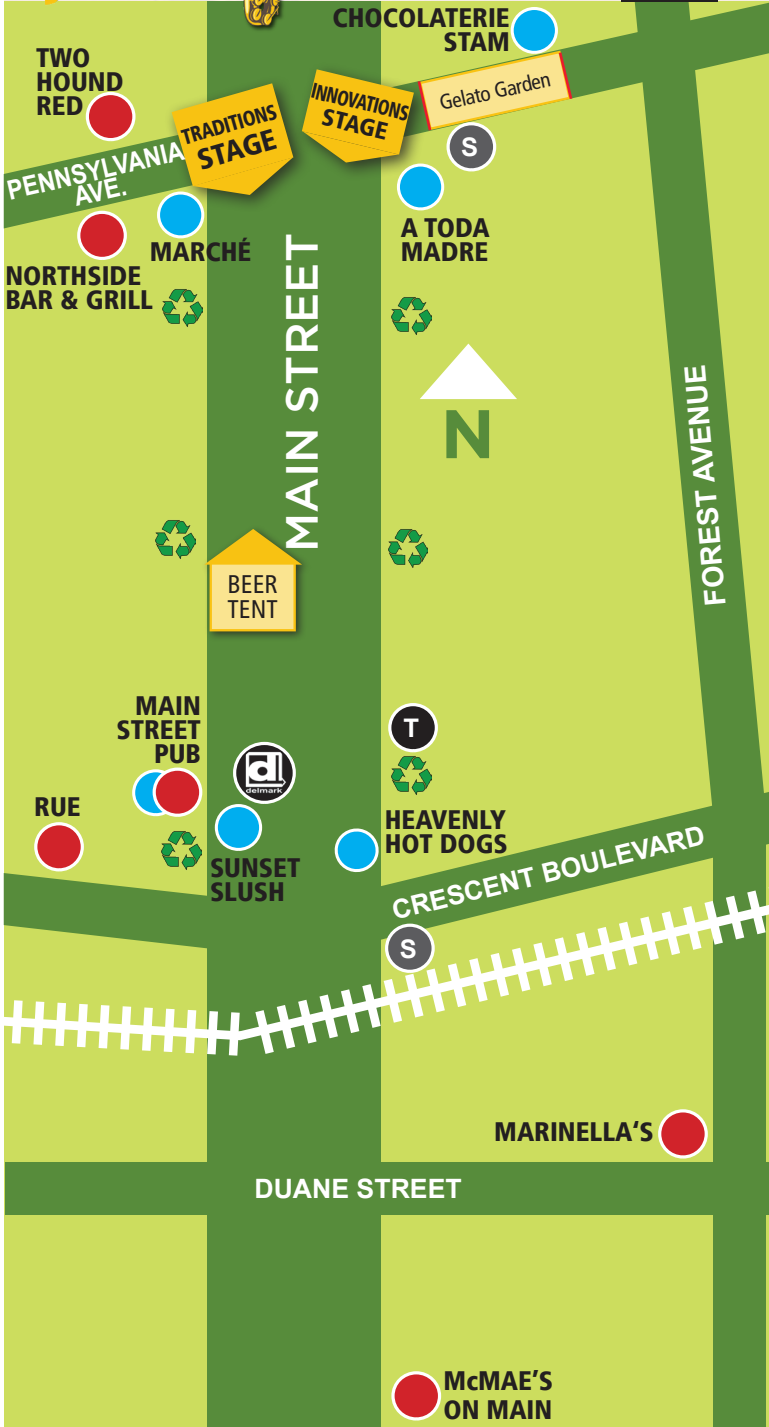

JAZZ UP GLEN ELLYN

7.13.19

Directory

AFTERNOON OR AFTER HOURS SESSION SCHEDULED

FOOD / DRINKS AVAILABLE (allowed to be taken onto Main Street)

MERCH FOR SALE

PORTABLE TOILETS

SMOKING AREA

RECYCLE Provided by

COLONIAL BAG CORPORATION

TWO HOUND RED

PENNSYLVANIA AVE.

NORTHSIDE BAR & GRILL

MARCHÉ

MAIN STREET

BEER TENT

MAIN STREET PUB

RUE

SUNSET SLUSH

CHOCOLATERIE STAM

TRADITIONS STAGE

INNOVATIONS STAGE

Gelato Garden

A TODA MADRE

N

FOREST AVENUE

T

HEAVENLY HOT DOGS

S

CRESCENT BOULEVARD

MARINELLA'S

DUANE STREET

McMAE'S ON MAIN